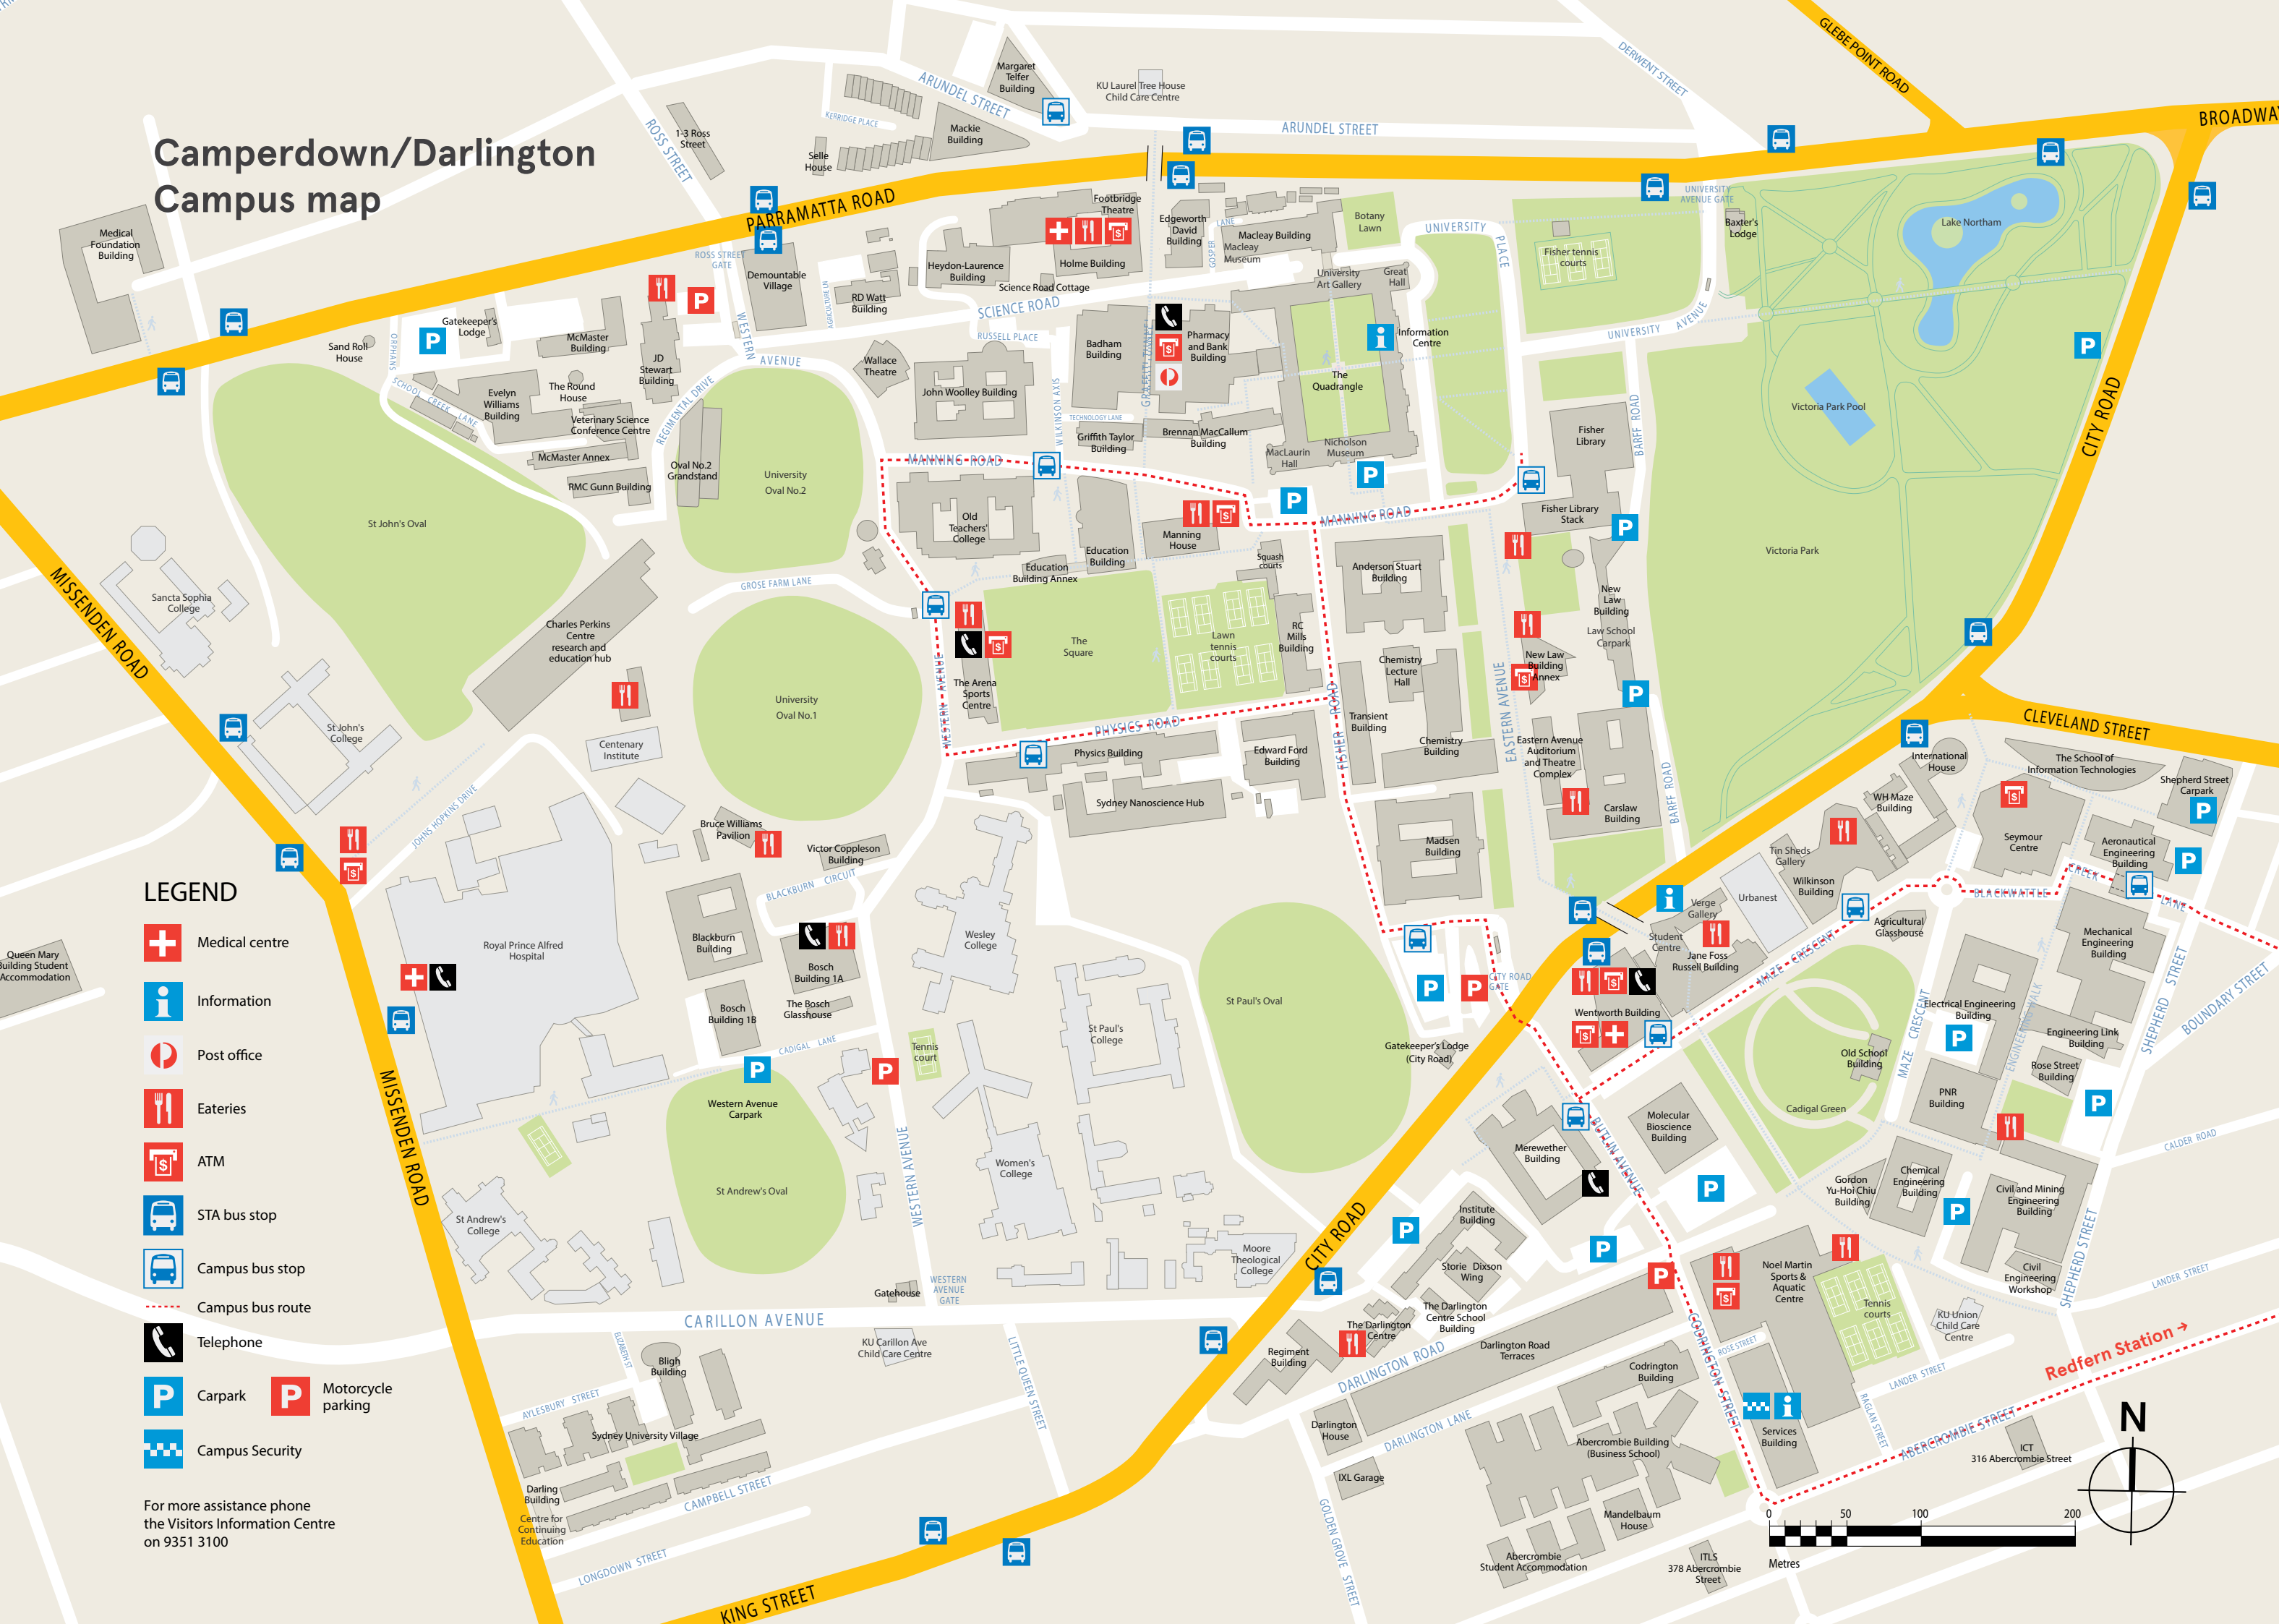

Camperdown/Darlington Campus map

LEGEND

-  Medical centre
-  Information
-  Post office
-  Eateries
-  ATM
-  STA bus stop
-  Campus bus stop
-  Campus bus route
-  Telephone
-  Carpark
-  Motorcycle parking
-  Campus Security

For more assistance phone the Visitors Information Centre on 9351 3100